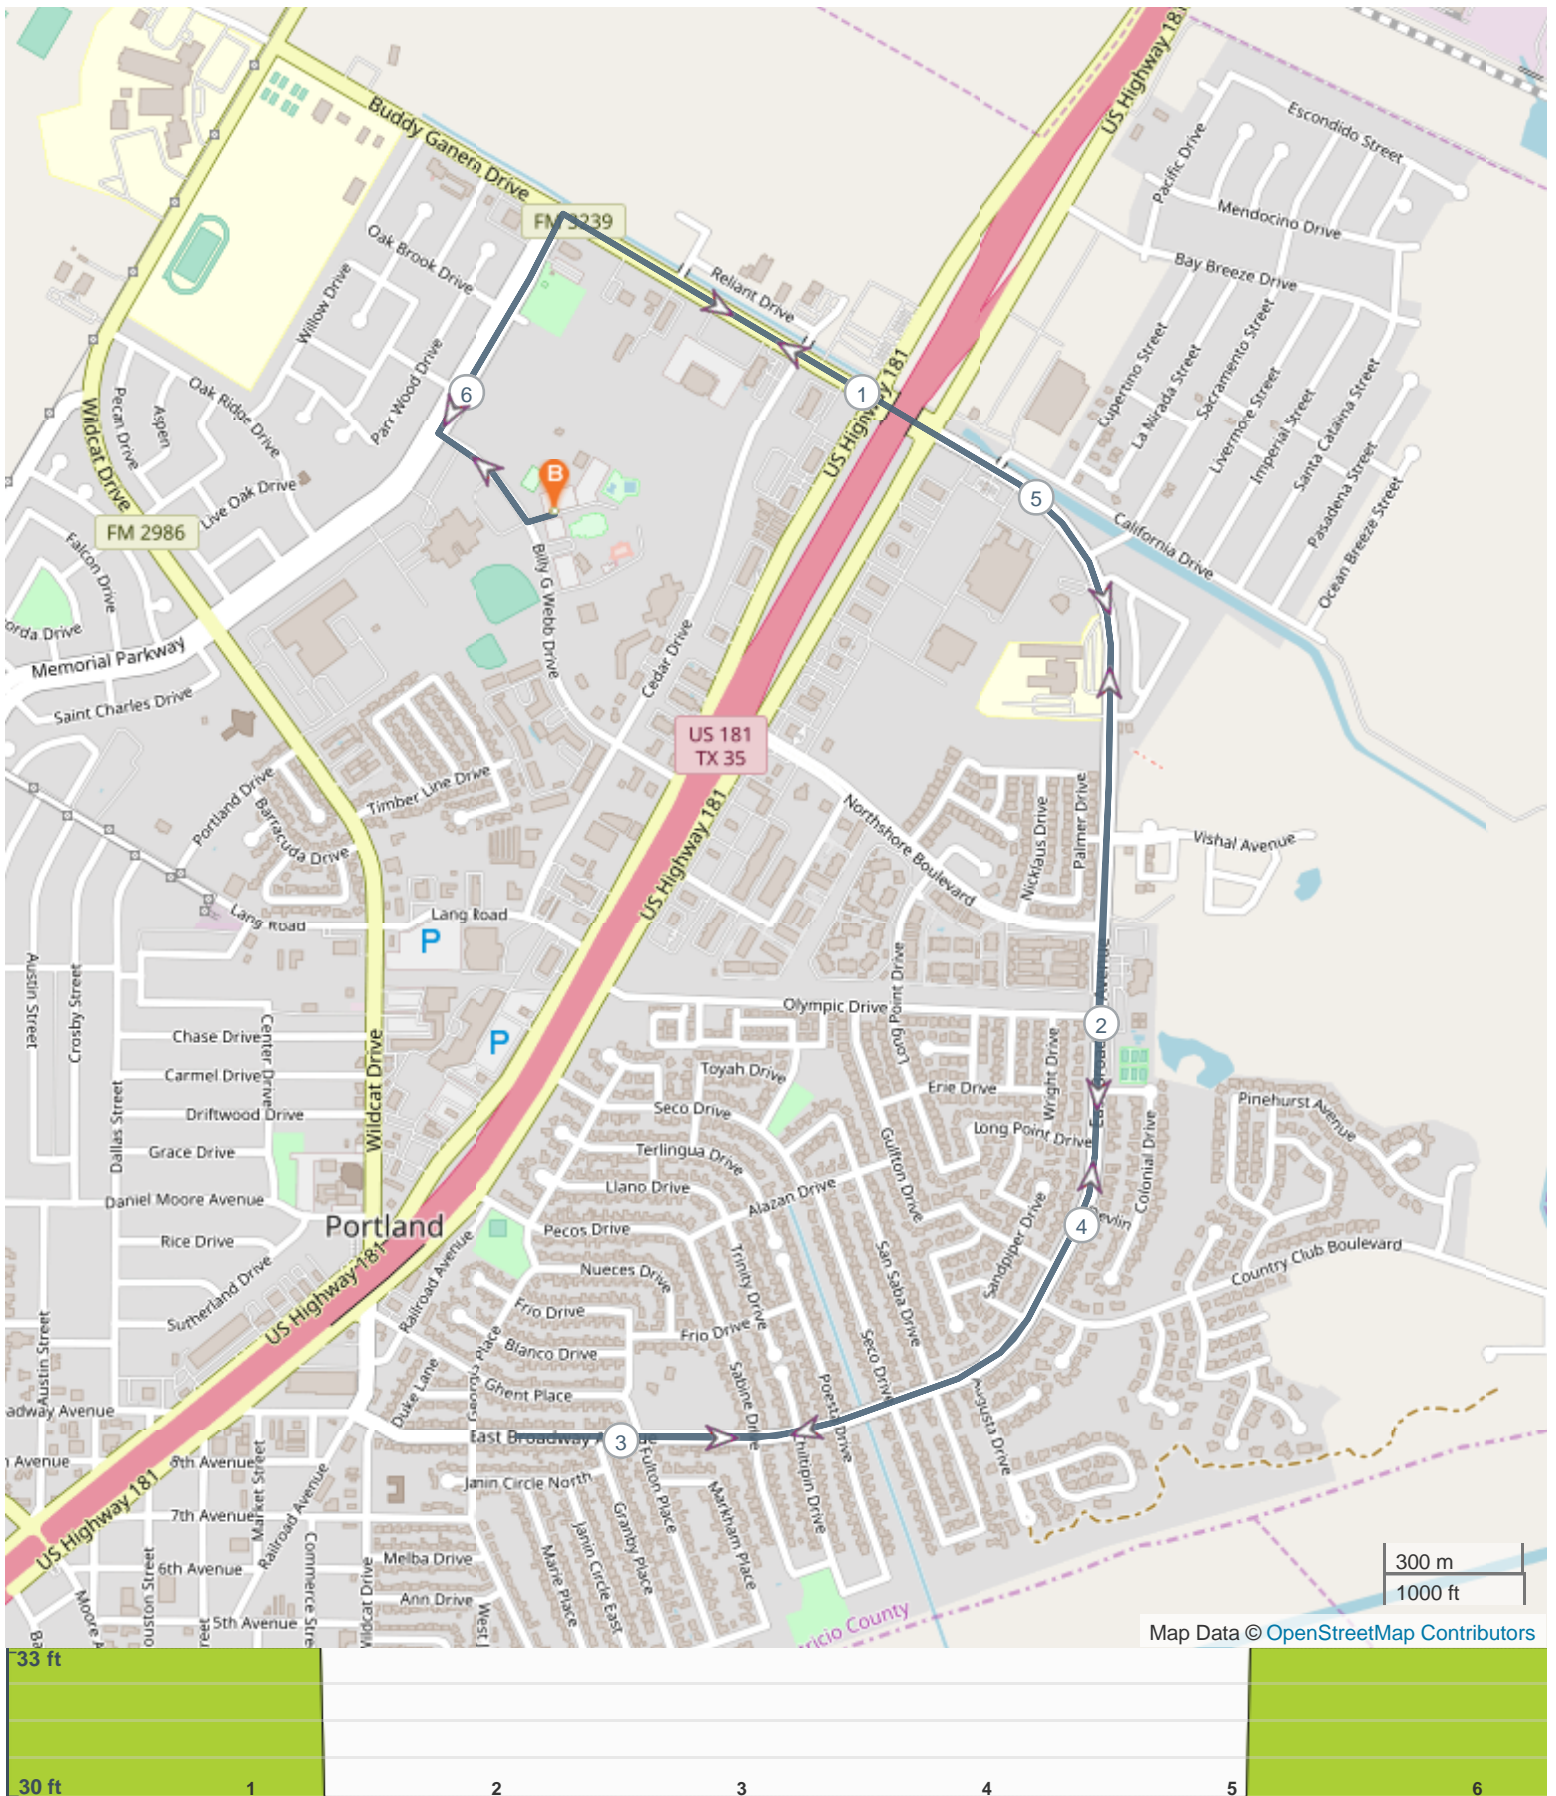

Portland Half 10K Race

ROUTE INFORMATION

ROUTE LENGTH 6.274 miles

ASCENT 3 ft

DESCENT 3 ft

HILLS \uparrow 0.9% | \downarrow 0.9% | \rightarrow 98.2%

TERRAIN Road **A**

START **LAT: 27.895488, LNG: -97.315164**

NOTES

10K race at Portland Half in Portland, TX

Portland Half 10K Race

ROUTE DIRECTIONS

No	Miles	Turn	Directions
1	0.000		Start at Portland Community Center Lot
2	0.036	➔	Turn right onto Billy G Webb
3	0.205	➔	Turn right onto Memorial Parkway
4	0.543	➔	Turn right onto Buddy Ganem Drive
5	5.730	➔	Cross US Hwy 181 onto Broadway Blvd. Turnaround at Wildcat
6	6.067	➤	Turn left onto Broadway Blvd. to Cross US Hwy 181 onto Buddy Ganem
7	6.237	➤	Turn left onto Memorial Parkway and Left onto Billy G. Webb
8	6.274		FINISH